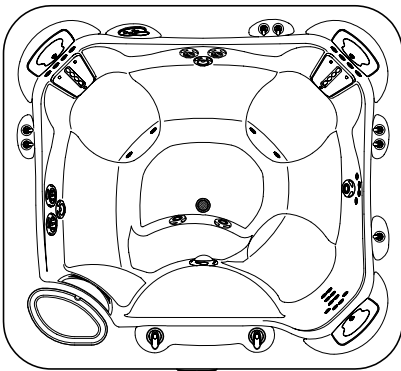

2007 GRANDEE
Model G
ENDUROL®
8'4" x 7'7"
38" High

DOOR SIDE
SCALE: 1/4" = 1'-0"