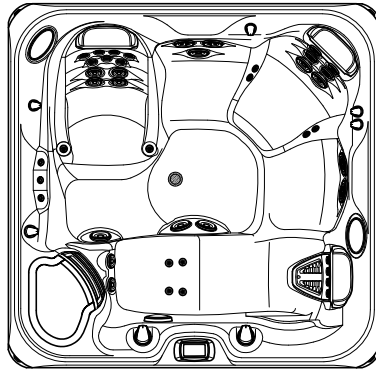

2016 ENVOY NXT  
Model KKN

7'9" x 7'7"  
38" High

DOOR SIDE  
SCALE: 1/4" = 1'-0"