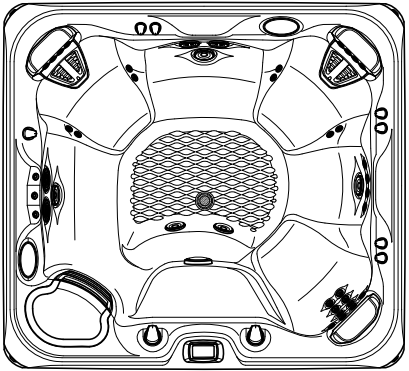

2016 GRANDEE  
Model GG  
8'4" x 7'7"  
38" High

DOOR SIDE  
SCALE: 1/4" = 1'-0"