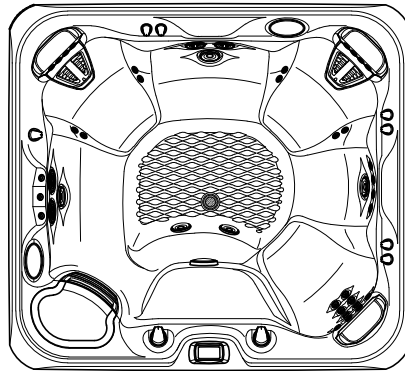

2017 GRANDEE HL
Model GG
8'4" x 7'7"
38" High

DOOR SIDE
SCALE: 1/4" = 1'-0"