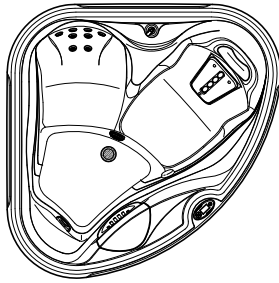

2017
HOT SPOT TX
Model X
5'8.5" X 5'8.5"
29" High

SCALE: 1/4" = 1'-0"