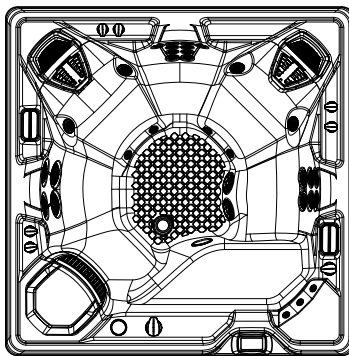

2023 VANGUARD HL
Model VVN
7'3" x 7'3"
36" High

DOOR SIDE
SCALE: 1/4" = 1'-0"