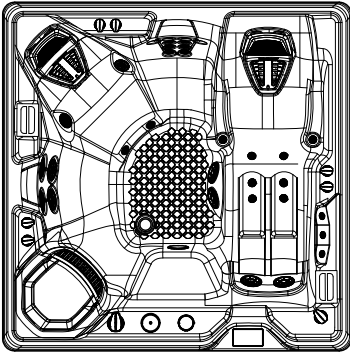

2024 ARIA HL  
Model ARN  
7'3" x 7'3"  
36" High

DOOR SIDE  
SCALE: 1/4" = 1'-0"