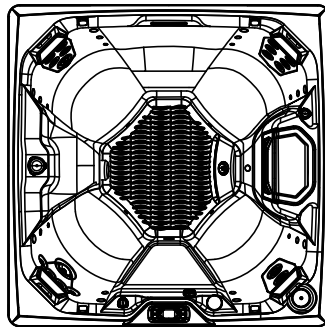

2024
BEAM (110V)
Model BMI
6'8" X 6'8"
33" High

DOOR SIDE
SCALE: 1/4" = 1'-0"