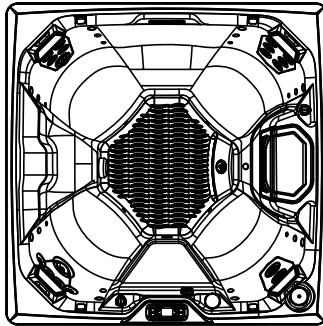

2024
BEAM (220V)
Model BMII
6'8" X 6'8"
33" High

DOOR SIDE
SCALE: 1/4" = 1'-0"