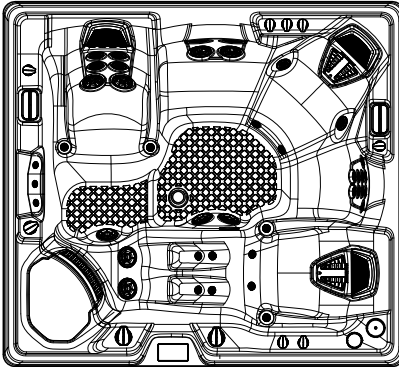

2024 ENVOY HL
Model KKN

8'4" x 7'7"
38" High

DOOR SIDE
SCALE: 1/4" = 1'-0"